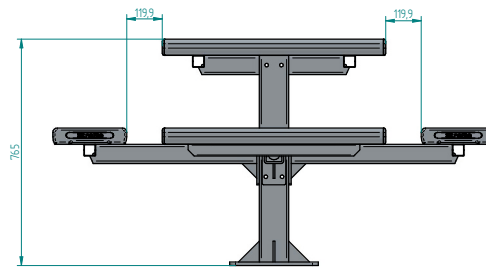

Exo Pedestal Table Setting

Product Code: TBL002 | Product Suite: Exo

StraBe Exo Pedestal setting looks great in every position including all parks, gardens and outdoor eating areas.

Inspired Urban Spaces

Dimensions

Table – L 755 x W 755 x H 765 mm
Benches -L 755 x W 250 x H 465 mm

Mounting/Fixing Info

Surface Mounted

Materials / Frame Options

Mild Steel with Powder Coated Finish

Aluminium

Surfaces/Finishes

Powder Coat finish Available

Batten Options

Aluminium Clear Anodised