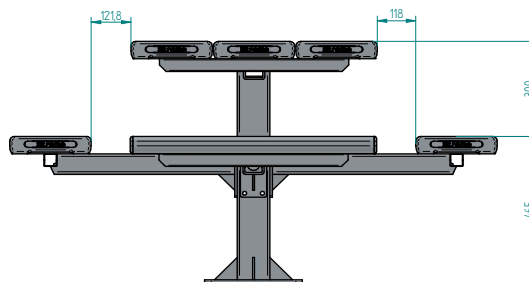

Exo Pedestal Table Setting

Product Code: TBL002 | Product Suite: Exo

StraBe Exo Pedestal setting looks great in every position including all parks, gardens and outdoor eating areas.

Inspired Urban Spaces

Dimensions

Table – L 755 x W 755 x H 765 mm
Benches -L 755 x W 250 x H 465 mm

Mounting/Fixing Info

Surface Mounted

Materials / Frame Options

Mild Steel with Powder Coated Finish

Aluminium

Surfaces/Finishes

Powder Coat finish Available

Batten Options

Aluminium Clear Anodised