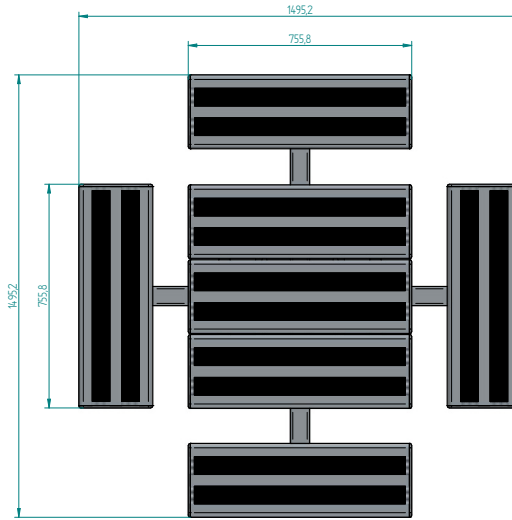

Dimensions

Table – L 755 x W 755 x H 765 mm
Benches -L 755 x W 250 x H 465 mm

Mounting/Fixing Info

Surface Mounted

Materials / Frame Options

Mild Steel with Powder Coated Finish

Aluminium

Surfaces/Finishes

Powder Coat finish Available

Batten Options

Aluminium Clear Anodised

How to Specify:	
Product Suite:	Exo
Product Type:	Table Setting
Product Code:	TBL002
Frame Type:	Select from above
Optional Wheelchair Design Available:	Please Advise
Powder Coat Colour:	https://strabe.com.au/product/standard-powdercoat-colour-range/
Customisation Notes:	
URL:	https://strabe.com.au/product/exo-pedestal-setting/