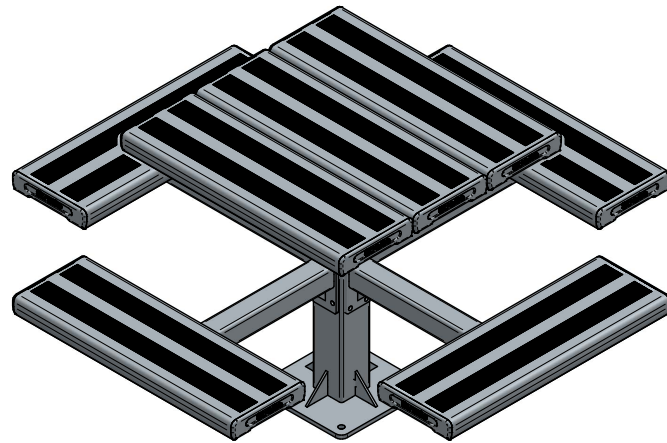

Exo Pedestal Table Setting

Product Code: TBL002 | Product Suite: Exo

StraBe Exo Pedestal setting looks great in every position including all parks, gardens and outdoor eating areas.

Inspired Urban Spaces

Dimensions

Table – L 755 x W 755 x H 765 mm
Benches -L 755 x W 250 x H 465 mm

Mounting/Fixing Info

Surface Mounted

Materials / Frame Options

Mild Steel with Powder Coated Finish

Aluminium

Surfaces/Finishes

Powder Coat finish Available

Batten Options

Aluminium Clear Anodised

How to Specify:	
Product Suite:	Exo
Product Type:	Table Setting
Product Code:	TBL002
Frame Type:	Select from above
Optional Wheelchair Design Available:	Please Advise
Powder Coat Colour:	https://strabe.com.au/product/standard-powdercoat-colour-range/
Customisation Notes:	
URL:	https://strabe.com.au/product/exo-pedestal-setting/