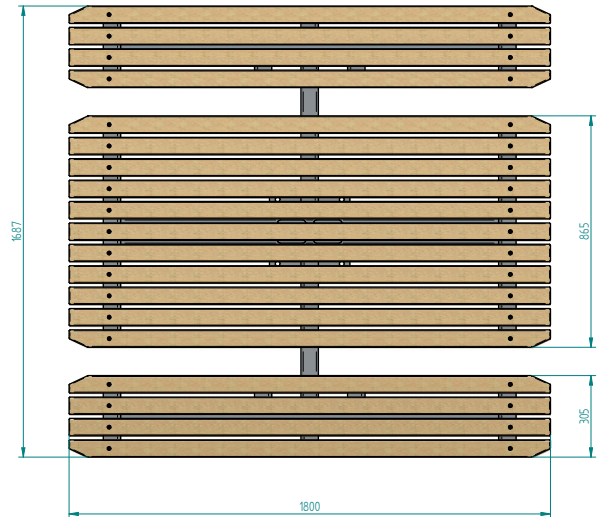

Inspired Urban Spaces

StraBe Lina pedestal setting reflects a timeless and functional design that compliments all parks, gardens and outdoor eating areas.

Dimensions

Table - L 1800 x W 865 x H 750 mm
Benches - L 1800 x W 305 x H 460 mm

Spotted Gum Timber

EcoSlat

Timballoy

Aluminium Clear Anodised

How to Specify:	
Product Suite:	Lina
Product Type:	Pedestal Table Setting
Product Code:	TBL001
Frame Type:	Select from above
Powder Coat Colour:	https://strabe.com.au/product/standard-powdercoat-colour-range/
DDA Compliant:	Yes
Batten Type:	Select from above
Customisation Notes:	
URL:	https://strabe.com.au/product/lina-pedestal-setting/