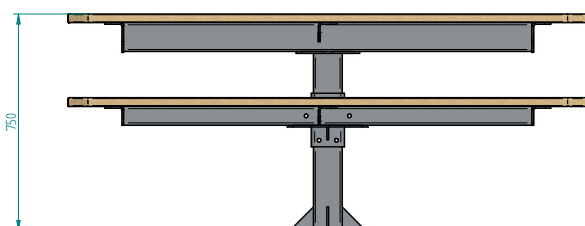

Inspired Urban Spaces

StraBe Lina pedestal setting reflects a timeless and functional design that compliments all parks, gardens and outdoor eating areas.

Dimensions

Table - L 1800 x W 865 x H 750 mm
Benches - L 1800 x W 305 x H 460 mm

Spotted Gum Timber

EcoSlat

Timballoy

Aluminium Clear Anodised

How to Specify:	
Product Suite:	Lina
Product Type:	Pedestal Table Setting
Product Code:	TBL001
Frame Type:	Select from above
Powder Coat Colour:	https://strabe.com.au/product/standard-powdercoat-colour-range/
DDA Compliant:	Yes
Batten Type:	Select from above
Customisation Notes:	
URL:	https://strabe.com.au/product/lina-pedestal-setting/