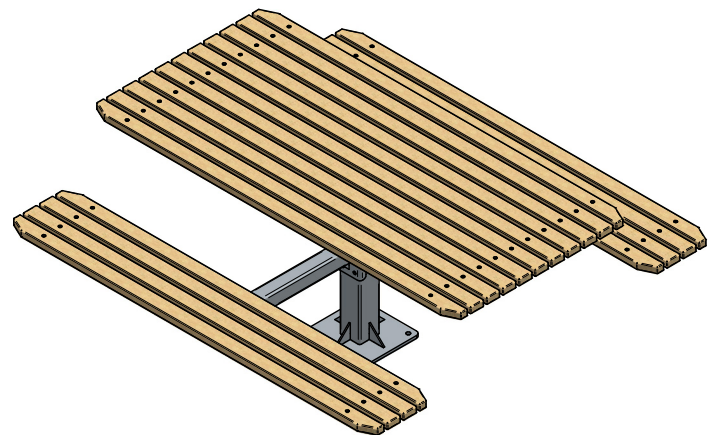

Spotted Gum Timber

EcoSlat

Timballoy

Aluminium Clear Anodised

How to Specify:	
Product Suite:	Lina
Product Type:	Pedestal Table Setting
Product Code:	TBL001
Frame Type:	Select from above
Powder Coat Colour:	https://strabe.com.au/product/standard-powdercoat-colour-range/
DDA Compliant:	Yes
Batten Type:	Select from above
Customisation Notes:	
URL:	https://strabe.com.au/product/lina-pedestal-setting/