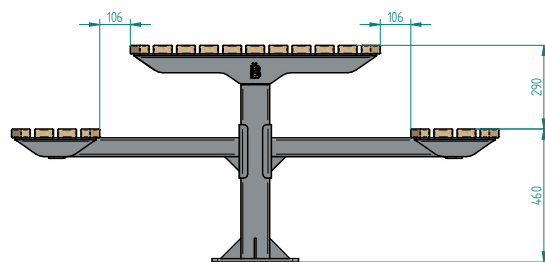

Spotted Gum Timber

EcoSlat

Timballoy

Aluminium Clear Anodised

How to Specify:	
Product Suite:	Lina
Product Type:	Pedestal Table Setting
Product Code:	TBL001
Frame Type:	Select from above
Powder Coat Colour:	https://strabe.com.au/product/standard-powdercoat-colour-range/
DDA Compliant:	Yes
Batten Type:	Select from above
Customisation Notes:	
URL:	https://strabe.com.au/product/lina-pedestal-setting/