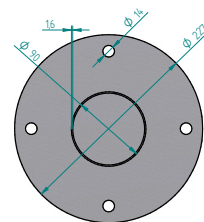

Note: Surface Mounted H 900 x Dia 90mm
 Shown in Drawing

Mounting/Fixing Info

Surface Mounted or Inground Mounted

Materials / Frame Options

Stainless Steel

Surfaces/Finishes

Stainless Steel

SECTION A-A

| How to Specify: | |
|----------------------|---|
| Product Suite: | Monaco |
| Product Type: | Bollard |
| Product Code: | BLD300 |
| Mounting info: | Surface or Inground |
| Diameter: | 90mm or 140mm |
| Customisation Notes: | |
| URL: | https://strabe.com.au/product/monaco-180-bollard/ |