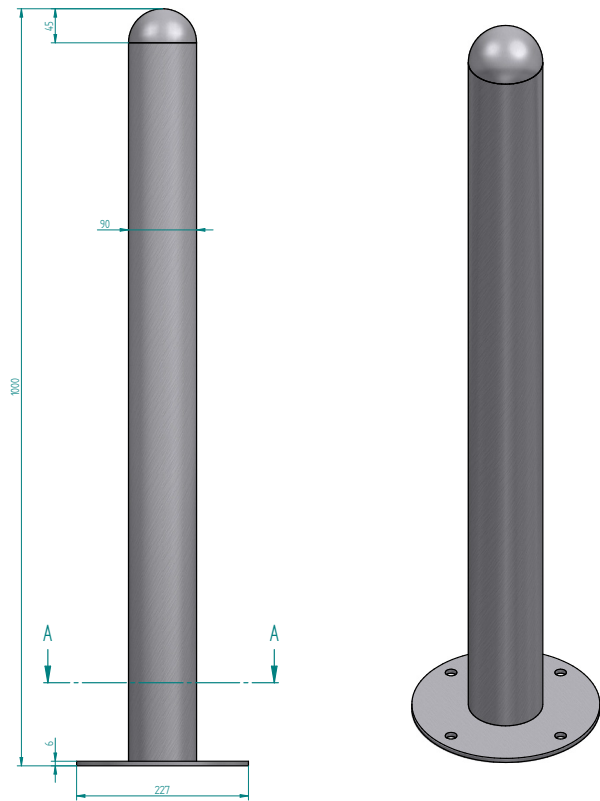

Inspired Urban Spaces

StraBe Monaco 180 is exceptionally pleasing to the eye. Featuring clean lines and a classy finish that provide an uncluttered look.

Dimensions

Surface Mounted - H 900 x Dia 90 / 140mm
 Inground Mounted - H 1200 x Dia 90 / 140mm

Note: Surface Mounted H 900 x Dia 90mm
 Shown in Drawing

Mounting/Fixing Info

Surface Mounted or Inground Mounted

Materials / Frame Options

Stainless Steel

Surfaces/Finishes

Stainless Steel

SECTION A-A

| How to Specify: | |
|----------------------|---|
| Product Suite: | Monaco |
| Product Type: | Bollard |
| Product Code: | BLD300 |
| Mounting info: | Surface or Inground |
| Diameter: | 90mm or 140mm |
| Customisation Notes: | |
| URL: | https://strabe.com.au/product/monaco-180-bollard/ |