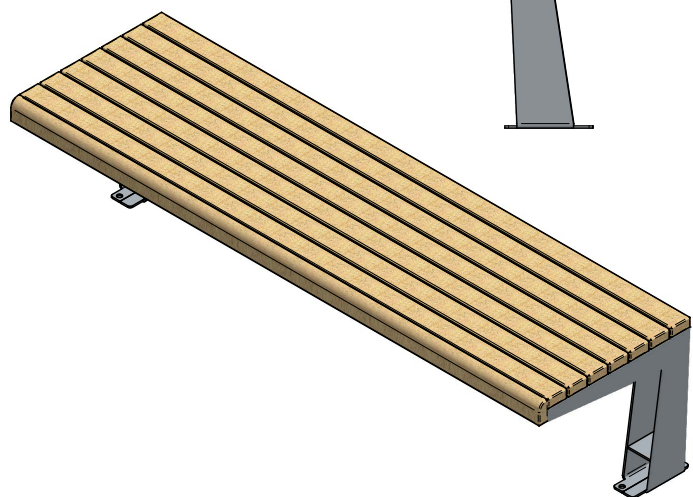

Inspired Urban Spaces

StraBe Rondo Bench is an optimum product when it comes to modern, stylish seating. With heavy duty galvanised, cast aluminium or stainless steel legs, this bench will always provide magnificence to the streetscape or parkland.

Dimensions

L 1800 x H 459 x W 567 mm

Mounting/Fixing Info

Surface Mounted

Materials / Frame Options

Mild Steel with Powder Coated Finish

Stainless Steel Frame

Galvanised Mild Steel

Surfaces/Finishes

Powder Coat finish Available

Batten Options

Spotted Gum Timber

EcoSlat

Timballoy

Aluminium Clear Anodised

How to Specify:	
Product Suite:	Rondo
Product Type:	Bench
Product Code:	BCH105
Frame Type:	Select from above
Armrests:	Yes / No
Powder Coat Colour:	https://strabe.com.au/product/standard-powdercoat-colour-range/
Batten Type:	Select from above
Customisation Notes:	
URL:	https://strabe.com.au/product/rondo-bench/