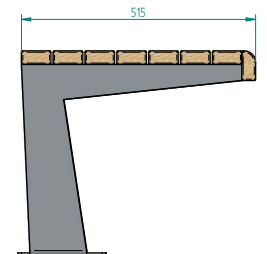

Dimensions

L 1800 x H 459 x W 567 mm

Mounting/Fixing Info

Surface Mounted

Materials / Frame Options

Mild Steel with Powder Coated Finish

Stainless Steel Frame

Galvanised Mild Steel

Surfaces/Finishes

Powder Coat finish Available

Batten Options

Spotted Gum Timber

EcoSlat

Timballoy

Aluminium Clear Anodised

How to Specify:	
Product Suite:	Rondo
Product Type:	Bench
Product Code:	BCH105
Frame Type:	Select from above
Armrests:	Yes / No
Powder Coat Colour:	https://strabe.com.au/product/standard-powdercoat-colour-range/
Batten Type:	Select from above
Customisation Notes:	
URL:	https://strabe.com.au/product/rondo-bench/