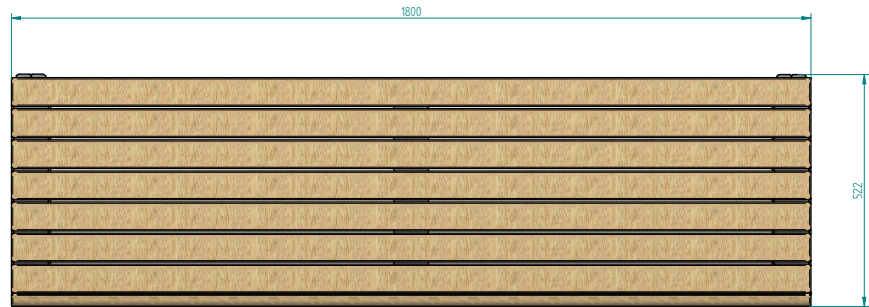

Inspired Urban Spaces

StraBe Rondo Bench is an optimum product when it comes to modern, stylish seating. With heavy duty galvanised, cast aluminium or stainless steel legs, this bench will always provide magnificence to the streetscape or parkland.

Dimensions

L 1800 x H 459 x W 567 mm

Mounting/Fixing Info

Surface Mounted

Materials / Frame Options

Mild Steel with Powder Coated Finish

Stainless Steel Frame

Galvanised Mild Steel

Surfaces/Finishes

Powder Coat finish Available

Batten Options

Spotted Gum Timber

EcoSlat

Timballoy

Aluminium Clear Anodised

How to Specify:	
Product Suite:	Rondo
Product Type:	Bench
Product Code:	BCH105
Frame Type:	Select from above
Armrests:	Yes / No
Powder Coat Colour:	https://strabe.com.au/product/standard-powdercoat-colour-range/
Batten Type:	Select from above
Customisation Notes:	
URL:	https://strabe.com.au/product/rondo-bench/