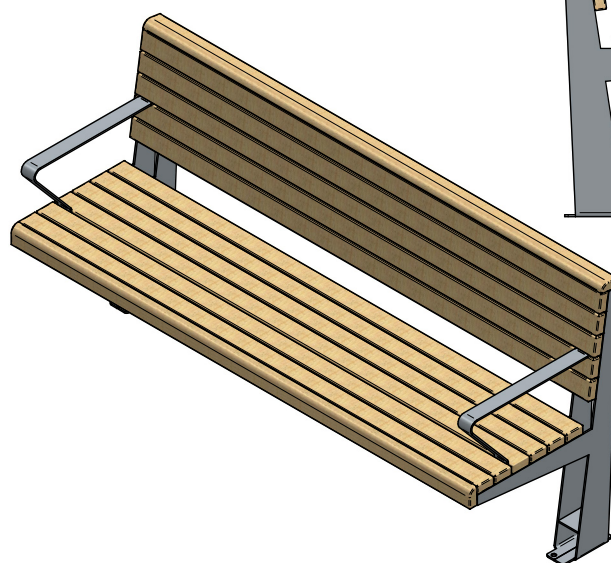

Inspired Urban Spaces

StraBe Rondo Bench is an optimum product when it comes to modern, stylish seating. With heavy duty galvanised, cast aluminium or stainless steel legs, this bench will always provide magnificence to the streetscape or parkland.

Dimensions

L 1800 x H 855 x W 567 mm

Mounting/Fixing Info

Surface Mounted

Materials / Frame Options

Mild Steel with Powder Coated Finish

Stainless Steel Frame

Galvanised Mild Steel

Surfaces/Finishes

Powder Coat finish Available

Batten Options

Spotted Gum Timber

EcoSlat

Timballoy

Aluminium Clear Anodised

How to Specify:	
Product Suite:	Rondo
Product Type:	Seat
Product Code:	SEAT105
Frame Type:	Select from above
Armrests:	Yes / No
Powder Coat Colour:	https://strabe.com.au/product/standard-powdercoat-colour-range/
Batten Type:	Select from above
Customisation Notes:	
URL:	https://strabe.com.au/product/rondo-seat/