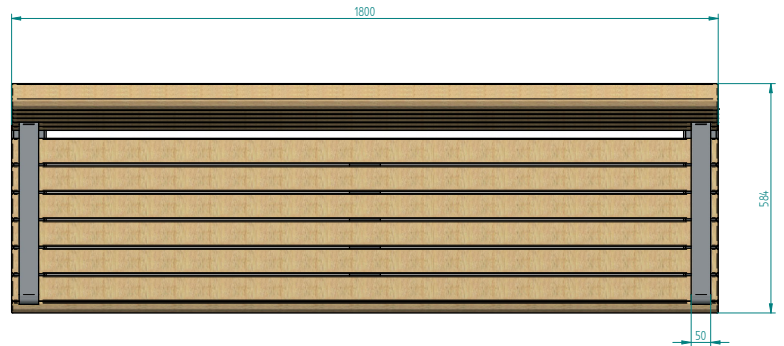

Dimensions

L 1800 x H 855 x W 567 mm

Mounting/Fixing Info

Surface Mounted

Materials / Frame Options

Mild Steel with Powder Coated Finish

Stainless Steel Frame

Galvanised Mild Steel

Surfaces/Finishes

Powder Coat finish Available

Batten Options

Spotted Gum Timber

EcoSlat

Timballoy

Aluminium Clear Anodised

How to Specify:	
Product Suite:	Rondo
Product Type:	Seat
Product Code:	SEAT105
Frame Type:	Select from above
Armrests:	Yes / No
Powder Coat Colour:	https://strabe.com.au/product/standard-powdercoat-colour-range/
Batten Type:	Select from above
Customisation Notes:	
URL:	https://strabe.com.au/product/rondo-seat/