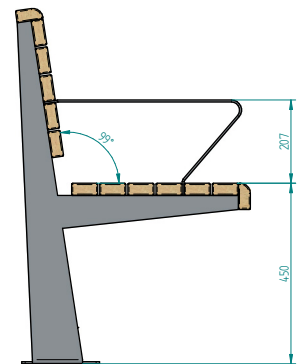

Inspired Urban Spaces

StraBe Rondo Bench is an optimum product when it comes to modern, stylish seating. With heavy duty galvanised, cast aluminium or stainless steel legs, this bench will always provide magnificence to the streetscape or parkland.

Dimensions

L 1800 x H 855 x W 567 mm

Mounting/Fixing Info

Surface Mounted

Materials / Frame Options

Mild Steel with Powder Coated Finish

Stainless Steel Frame

Galvanised Mild Steel

Surfaces/Finishes

Powder Coat finish Available

Batten Options

Spotted Gum Timber

EcoSlat

Timballoy

Aluminium Clear Anodised