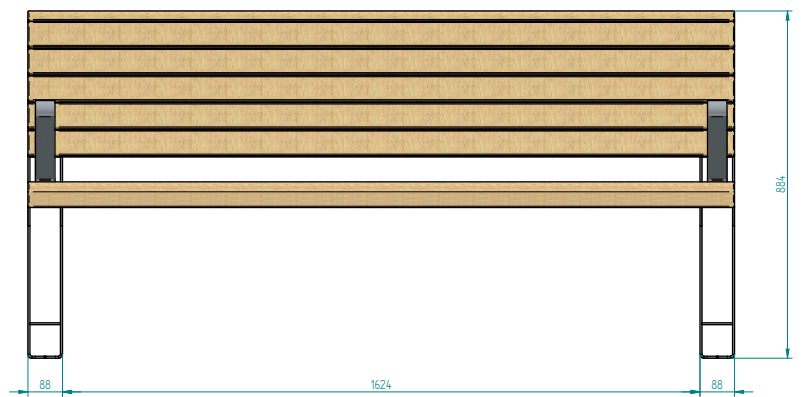

Dimensions

L 1800 x H 855 x W 567 mm

Mounting/Fixing Info

Surface Mounted

Materials / Frame Options

Mild Steel with Powder Coated Finish

Stainless Steel Frame

Galvanised Mild Steel

Surfaces/Finishes

Powder Coat finish Available

Batten Options

Spotted Gum Timber

EcoSlat

Timballoy

Aluminium Clear Anodised

How to Specify:	
Product Suite:	Rondo
Product Type:	Seat
Product Code:	SEAT105
Frame Type:	Select from above
Armrests:	Yes / No
Powder Coat Colour:	https://strabe.com.au/product/standard-powdercoat-colour-range/
Batten Type:	Select from above
Customisation Notes:	
URL:	https://strabe.com.au/product/rondo-seat/