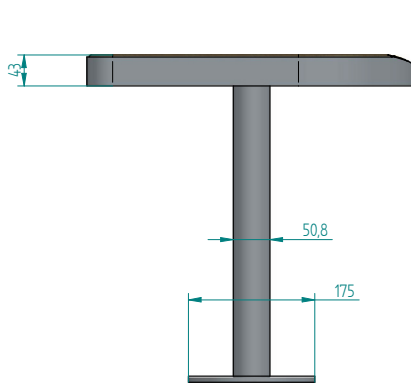

Inspired Urban Spaces

StraBe Vienna Cafe Setting is a salute to the Viennese coffee house culture adored around the world. Create your slice of the Vienna streetscape with this cafe setting. Perfect for activating a space and promoting interaction and social experiences.

Dimensions

L 456 x H 450 x W 426 mm

Mounting/Fixing Info

Surface Mounted

Materials / Frame Options

Mild Steel with Powder Coated Finish   Stainless Steel

Surfaces/Finishes

Powder Coat finish Available

Batten Options

Spotted Gum Timber

Ecoslat