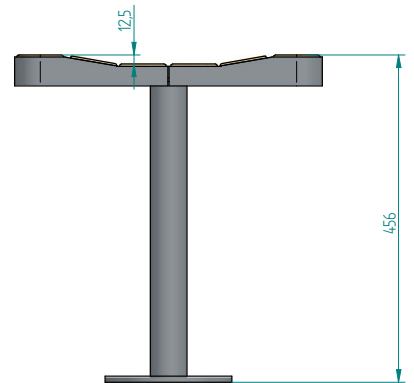

Inspired Urban Spaces

StraBe Vienna Cafe Setting is a salute to the Viennese coffee house culture adored around the world. Create your slice of the Vienna streetscape with this cafe setting. Perfect for activating a space and promoting interaction and social experiences.

Dimensions

L 456 x H 450 x W 426 mm

Mounting/Fixing Info

Surface Mounted

Materials / Frame Options

Mild Steel with Powder Coated Finish   Stainless Steel

Surfaces/Finishes

Powder Coat finish Available

Batten Options

Spotted Gum Timber

Ecoslat