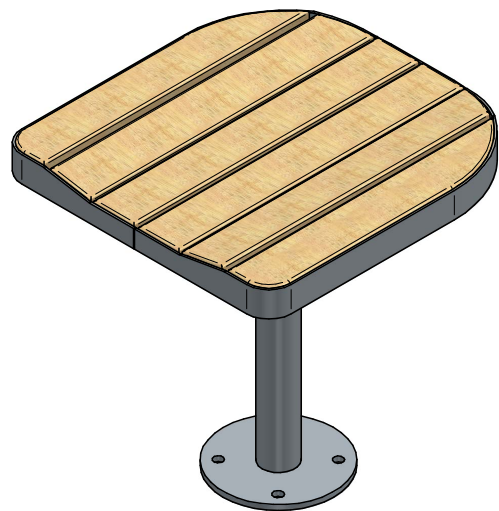

## Batten Options

Spotted Gum Timber

Ecoslat

How to Specify:	
Product Suite:	Vienna
Product Type:	Cafe Stool
Product Code:	STL004
Frame Type:	Select from above
Powder Coat Colour:	<a href="https://strabe.com.au/product/standard-powdercoat-colour-range/">https://strabe.com.au/product/standard-powdercoat-colour-range/</a>
Batten Type:	Select from above
Customisation Notes:	
URL:	<a href="https://strabe.com.au/product/vienna-cafe-stool/">https://strabe.com.au/product/vienna-cafe-stool/</a>