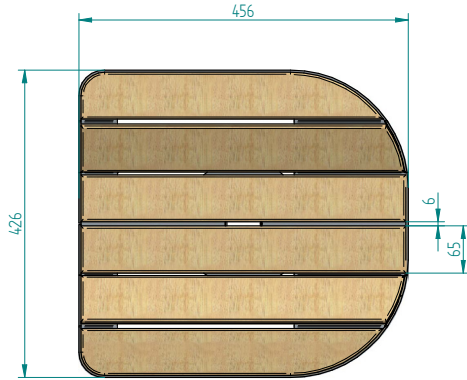

Inspired Urban Spaces

StraBe Vienna Cafe Setting is a salute to the Viennese coffee house culture adored around the world. Create your slice of the Vienna streetscape with this cafe setting. Perfect for activating a space and promoting interaction and social experiences.

Dimensions

L 456 x H 450 x W 426 mm

Mounting/Fixing Info

Surface Mounted

Materials / Frame Options

Mild Steel with Powder Coated Finish   Stainless Steel

Surfaces/Finishes

Powder Coat finish Available

Batten Options

Spotted Gum Timber

Ecoslat